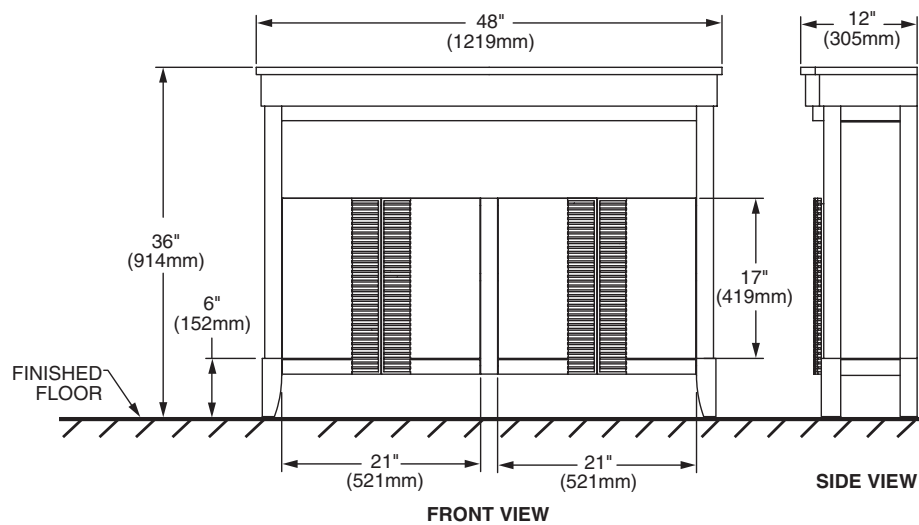

Nominal Dimensions:

23-1/4" x 1-1/4" (591 x 32mm)

31" height (787mm)

9212.101 Tropic Mirror

☐ **9212.200 Tropic Demi-Apothecary**

- Traditional style with Asian flair
- Constructed of poplar solids and birch veneers
- Matching Rattan door pulls included

Nominal Dimensions:

16-3/4" x 15" (425 x 381mm)

42" height (1067mm)

9212.200 Tropic Demi-Apothecary

☐ **9212.300 Tropic Wall Console**

- Constructed of poplar solids and birch veneers
- Matching Rattan door pulls included

Nominal Dimensions:

48" x 12" (1219 x 305mm)

36" height (914mm)

9212.300 Tropic Wall Console

Nutmeg

SEE REVERSE SIDE FOR
ROUGHING-IN DIMENSIONS

9212.200 Tropic Demi-Apothecary

9212.101 Tropic Mirror

9212.300 Tropic Wall Console

NOTES:

PROVIDE SUITABLE REINFORCEMENT FOR ALL WALL SUPPORTS.

IMPORTANT: Dimensions of fixtures are nominal and may vary within the range of tolerances established by ANSI Standard A112.19.2. These measurements are subject to change or cancellation. No responsibility is assumed for use of superseded or voided pages.