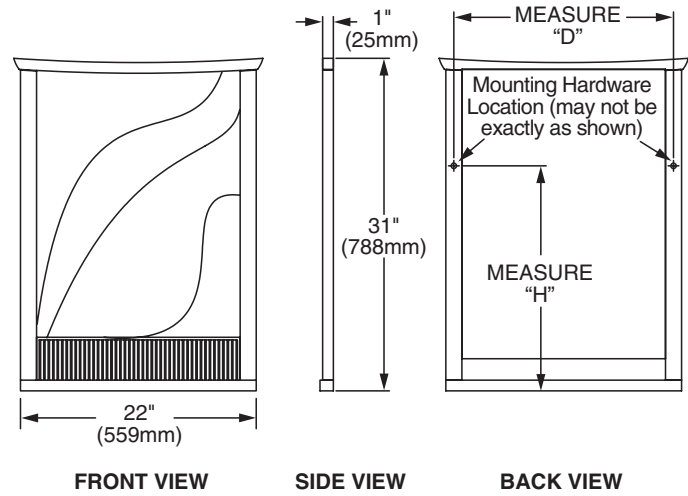

Nominal Dimensions:

23-1/4" x 1-1/4" (591 x 32mm)

31" height (787mm)

9212.101 Tropic Mirror

☐ **9212.200 Tropic Demi-Apothecary**

- Traditional style with Asian flair
- Constructed of poplar solids and birch veneers
- Matching Rattan door pulls included

Nominal Dimensions:

16-3/4" x 15" (425 x 381mm)

42" height (1067mm)

9212.200 Tropic Demi-Apothecary

☐ **9212.300 Tropic Wall Console**

- Constructed of poplar solids and birch veneers
- Matching Rattan door pulls included

Nominal Dimensions:

48" x 12" (1219 x 305mm)

36" height (914mm)

9212.300 Tropic Wall Console

Nutmeg

SEE REVERSE SIDE FOR
ROUGHING-IN DIMENSIONS

9212.200 Tropic Demi-Apothecary

9212.101 Tropic Mirror

9212.300 Tropic Wall Console

NOTES:

PROVIDE SUITABLE REINFORCEMENT FOR ALL WALL SUPPORTS.

IMPORTANT: Dimensions of fixtures are nominal and may vary within the range of tolerances established by ANSI Standard A112.19.2. These measurements are subject to change or cancellation. No responsibility is assumed for use of superseded or voided pages.