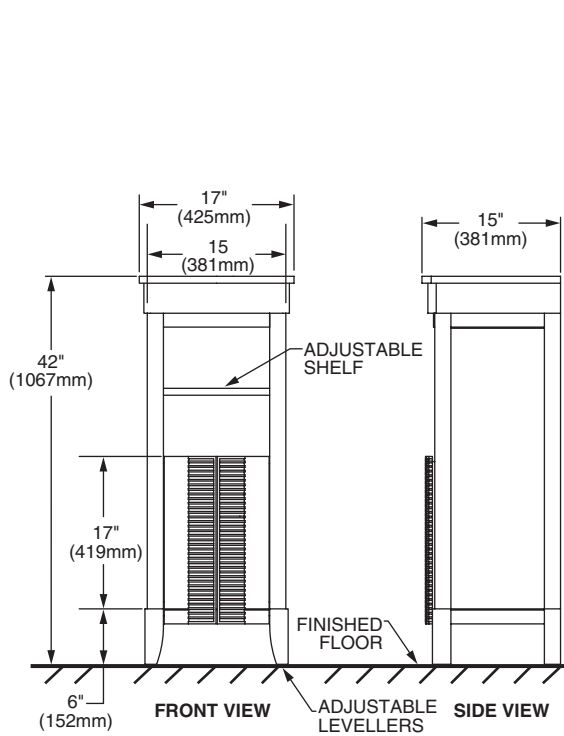

Nominal Dimensions:

23-1/4" x 1-1/4" (591 x 32mm)

31" height (787mm)

9212.101 Tropic Mirror

☐ **9212.200 Tropic Demi-Apothecary**

- Traditional style with Asian flair
- Constructed of poplar solids and birch veneers
- Matching Rattan door pulls included

Nominal Dimensions:

16-3/4" x 15" (425 x 381mm)

42" height (1067mm)

9212.200 Tropic Demi-Apothecary

☐ **9212.300 Tropic Wall Console**

- Constructed of poplar solids and birch veneers
- Matching Rattan door pulls included

Nominal Dimensions:

48" x 12" (1219 x 305mm)

36" height (914mm)

9212.300 Tropic Wall Console

Nutmeg

SEE REVERSE SIDE FOR
ROUGHING-IN DIMENSIONS

9212.200 Tropic Demi-Apothecary

9212.101 Tropic Mirror

9212.300 Tropic Wall Console

NOTES:

PROVIDE SUITABLE REINFORCEMENT FOR ALL WALL SUPPORTS.

IMPORTANT: Dimensions of fixtures are nominal and may vary within the range of tolerances established by ANSI Standard A112.19.2. These measurements are subject to change or cancellation. No responsibility is assumed for use of superseded or voided pages.